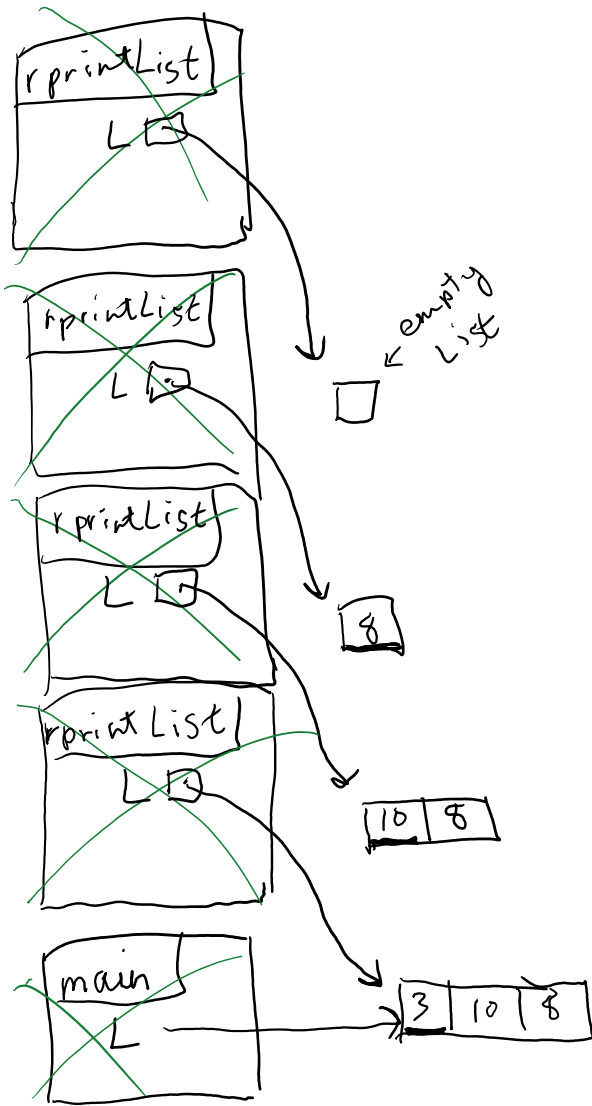

Whiteboard

Monday, April 13, 2020 10:18 AM

↑
the function
stack grows
every time
`rprintList`
calls itself

↓
the function
stack shrinks
again once
we execute the
base case &
each function
returns